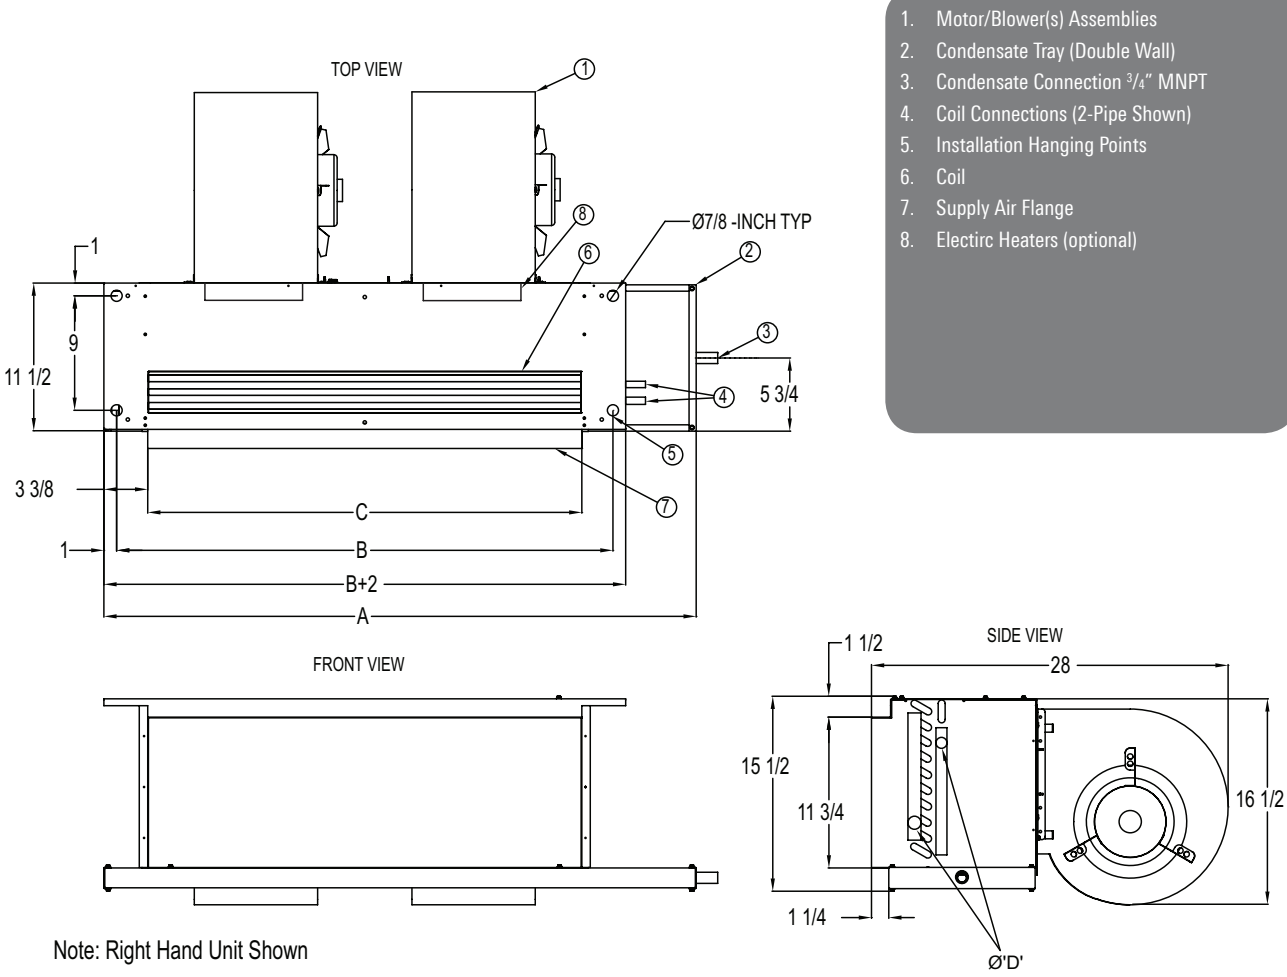

DIMENSIONS

HHC CONCEALED CEILING

Redefine your comfort zone™ | www.titus-hvac.com

| Model | Dimensions (inches) |    |    |     | Approx. Weight (pounds) |
|-------|---------------------|----|----|-----|-------------------------|
|       | A                   | B  | C  | D   |                         |
| HHC06 | 25½                 | 18 | 13 | 5/8 | 60                      |
| HHC08 | 30½                 | 23 | 18 | 5/8 | 69                      |
| HHC10 | 33½                 | 26 | 21 | 7/8 | 75                      |
| HHC12 | 38½                 | 31 | 26 | 7/8 | 99                      |
| HHC14 | 42½                 | 35 | 30 | 7/8 | 108                     |
| HHC16 | 46½                 | 39 | 34 | 7/8 | 115                     |
| HHC18 | 51½                 | 44 | 39 | 7/8 | 125                     |
| HHC20 | 55½                 | 48 | 43 | 7/8 | 175                     |

DIMENSIONS